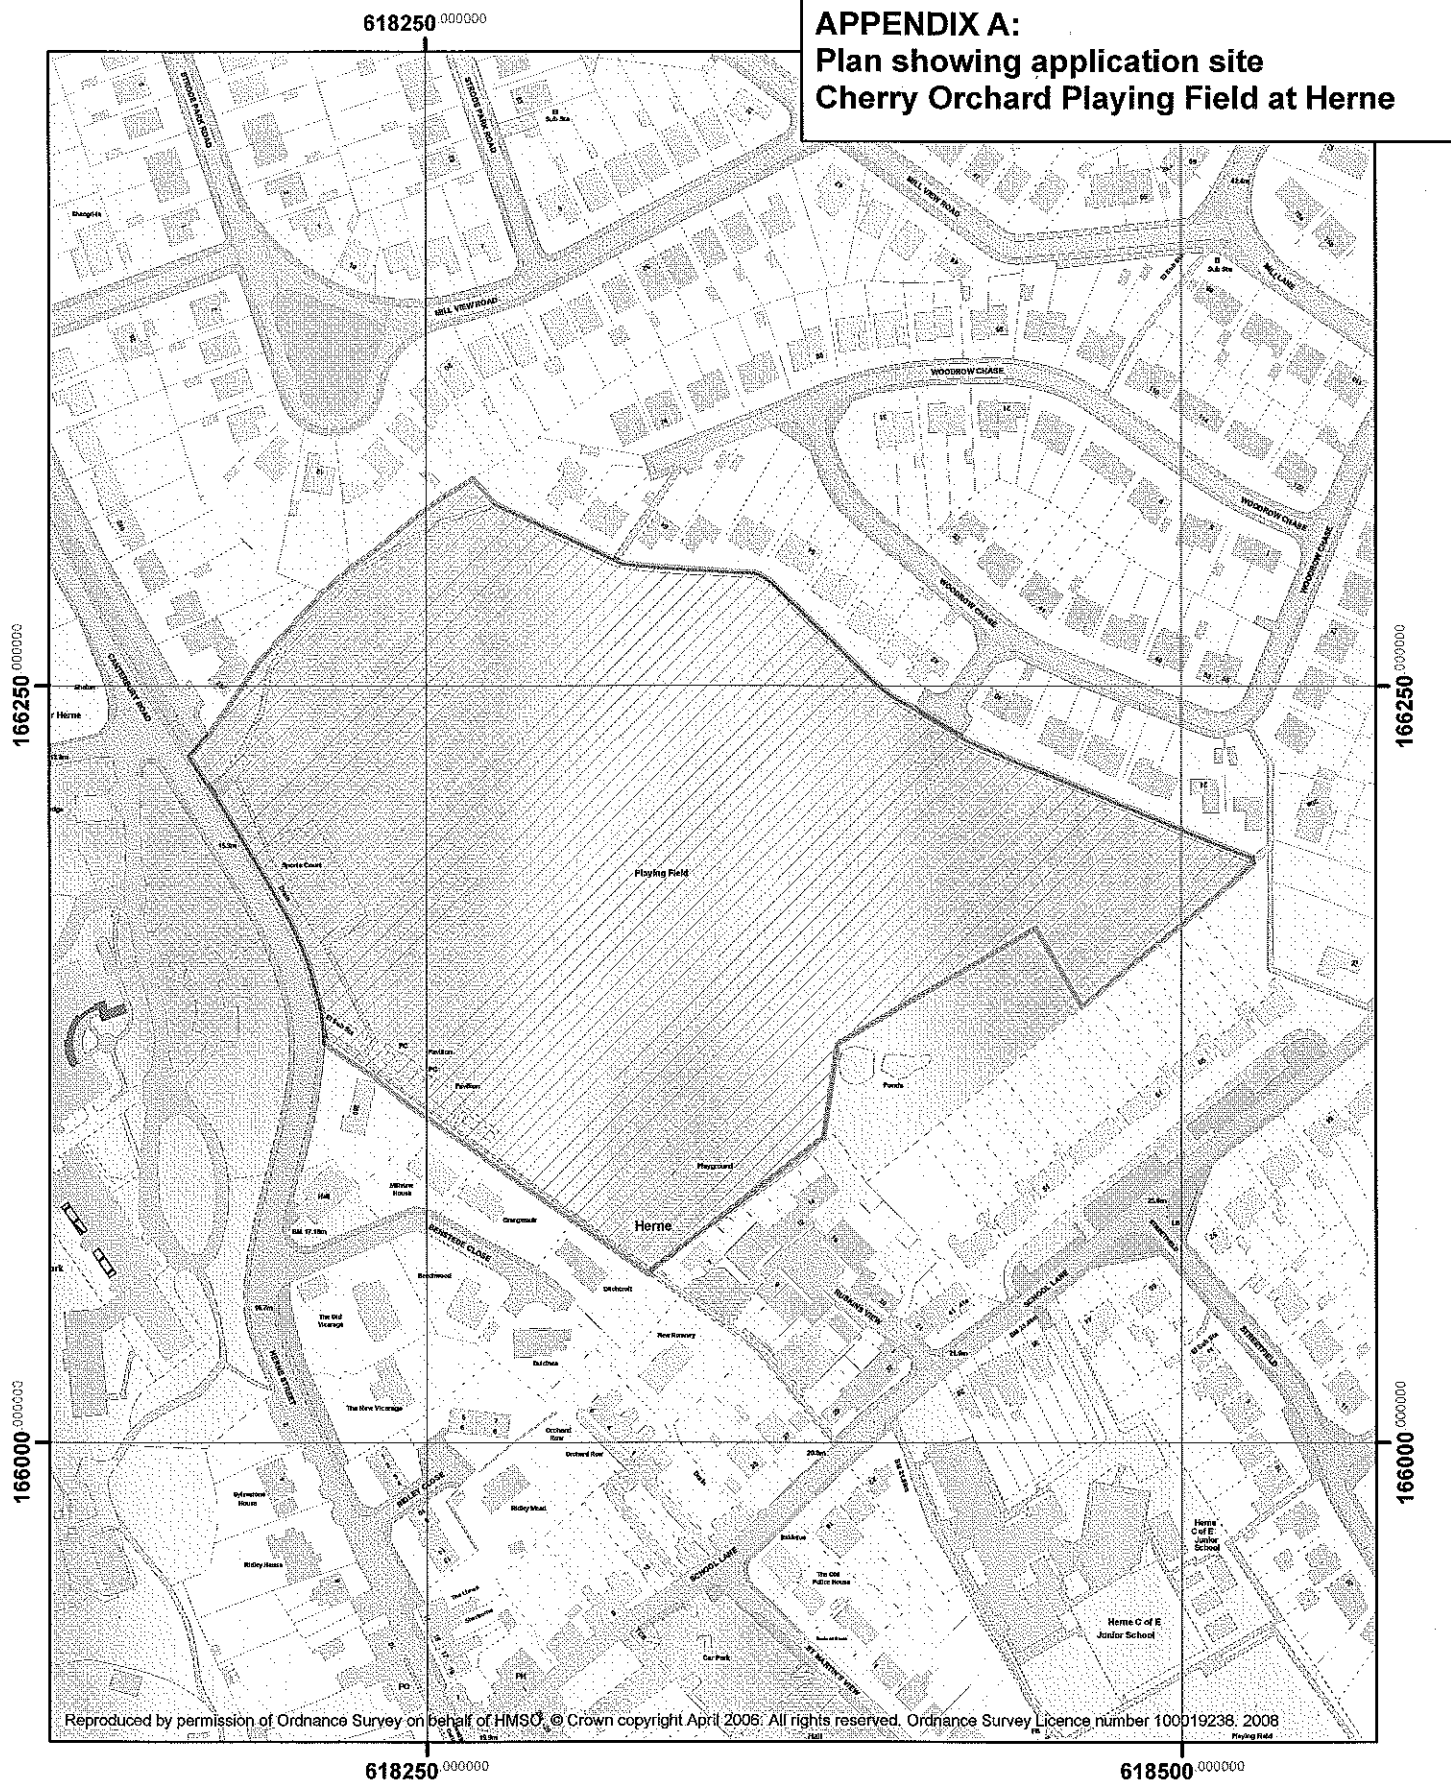

APPENDIX A:
Plan showing application site
Cherry Orchard Playing Field at Herne

Scale 1:2500

**Land subject to Village
 Green application at
 Cherry Orchard
 Playing Field, Herne**